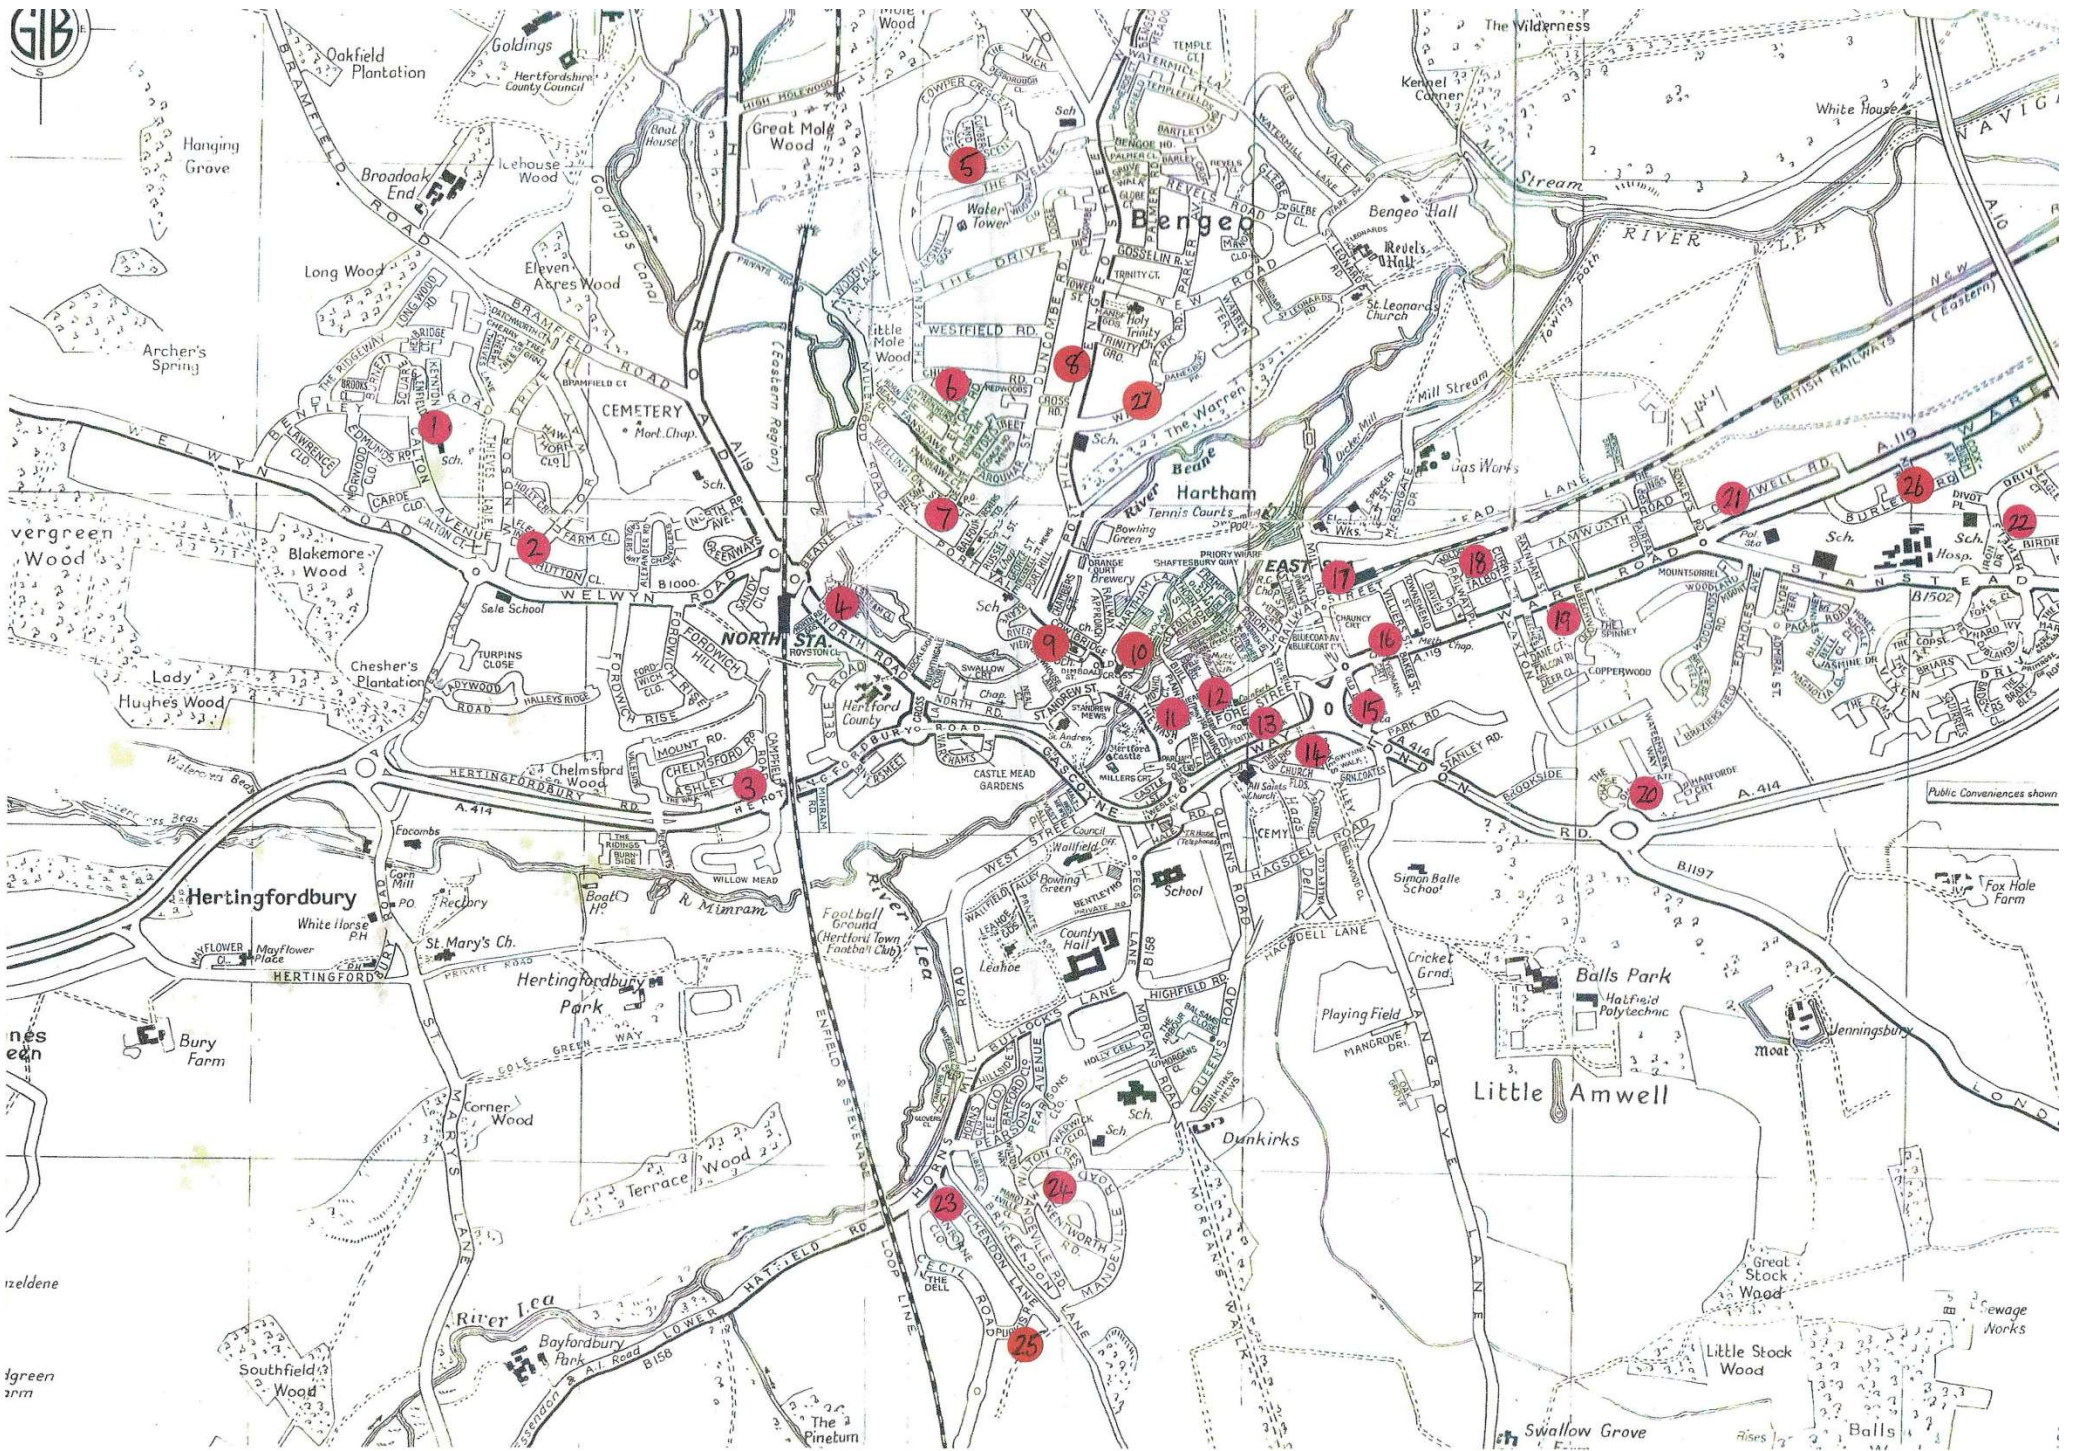

# Post Boxes that have been Yarn-Bombed

1	Carlton Avenue/ Bentley Road, Sele	16	Ware Road
2	Fleming Crescent shops, Sele	17	Hertford East Station
3	Hertingfordbury Road/ Campfield	18	Talbot Street
4	North Road/ Cedar Close	19	Ware Road
5	The Avenue shops, Bengoe	20	Foxholes Business Park
6	Elton Rd, Bengoe	21	Ware Rd
7	Port Vale, outside Millstream	22	Hamels Drive
8	Co-op, Bengoe	23	Hornsmill Post Office
9	Cowbridge	24	Mandeville Road / Wentworth Road
10	Old Cross	25	Purkiss Road
11	Post Office Maidenhead Street	26	King's Road
12	Railway Street (middle of town)	27	Warren Park Road, Bengoe
13	Old Post Office, Fore Street	28	Van Hage Garden Centre
14	Sorting Office, Greencoates	29	Watton at Stone
15	Fire station		